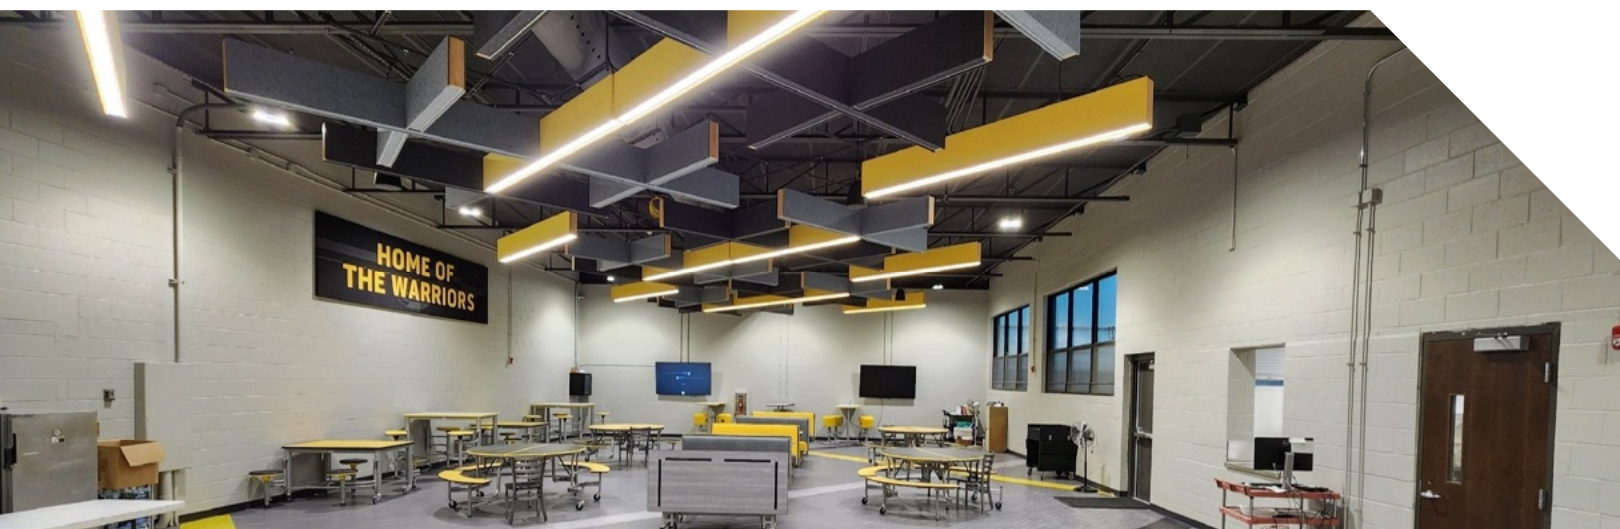

Check Us Out Online: omnienergypartners.com