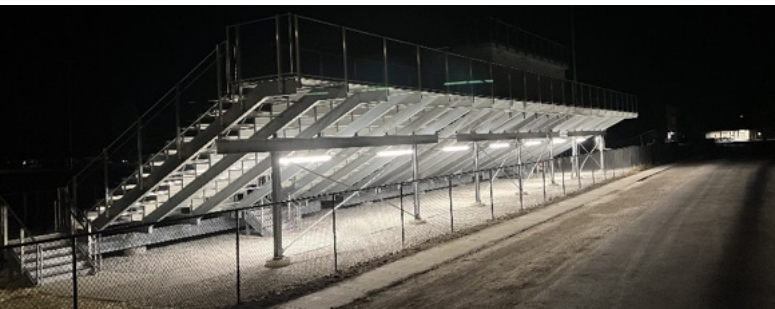

LIGHTING THE WAY

From hallways to the hall of fame dive into how OEP is changing the game with innovative and cost savings lighting solutions in and outside the building.

Friday Night Lights

Joining forces with cutting-edge lighting suppliers OEP revolutionized the outdated football field lighting system at the Tuscola Community High School. By upgrading to advanced LED technology, we delivered enhanced brightness and introduced dynamic features never before possible. This new age solution allows for customizable lighting effects, enabling the field to align with school themes and songs, providing an elevated experience for players and fans alike.

Safety and Security

Are you interested in enhancing the nighttime appearance of your building? Few exterior upgrades have as much impact on aesthetics and safety as perimeter and parking lighting. The Department of Justice has stated that adequate lighting is universally regarded as the most crucial security feature when designing parking areas. Not only does it deter criminal activity, but it also helps patrons navigate the area safely on foot and by vehicle.

Lighting Synergy: Brilliant Results

With our industry-leading specialists as partners, we will assess the current condition of your facilities and conduct lighting analyses to align your existing setup with your future vision. This approach includes collaboration with athletic partners, where we optimize field lighting to suit your programs and existing viewing areas. Additionally, our perimeter lighting specialists ensure proper illumination of every area in your parking lots and building perimeter throughout the night. This process serves a dual purpose: ensuring that school property is well-lit and showcased while preventing light overflow into private residences and surrounding properties. This enhances the image of the school and its facilities while maintaining community support.