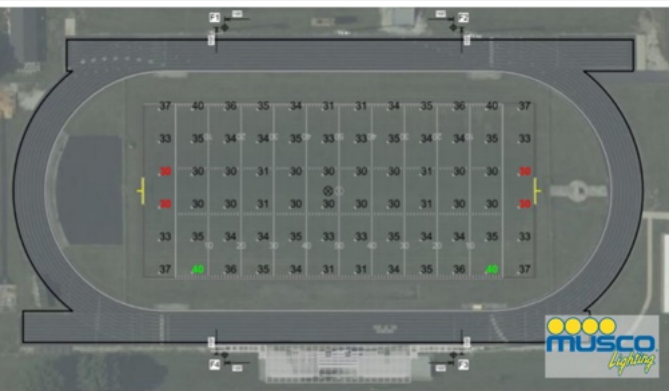

Lighting Synergy: Brilliant Results

With our industry-leading specialists as partners, we will assess the current condition of your facilities and conduct lighting analyses to align your existing setup with your future vision. This approach includes collaboration with athletic partners, where we optimize field lighting to suit your programs and existing viewing areas. Additionally, our perimeter lighting specialists ensure proper illumination of every area in your parking lots and building perimeter throughout the night. This process serves a dual purpose: ensuring that school property is well-lit and showcased while preventing light overflow into private residences and surrounding properties. This enhances the image of the school and its facilities while maintaining community support.